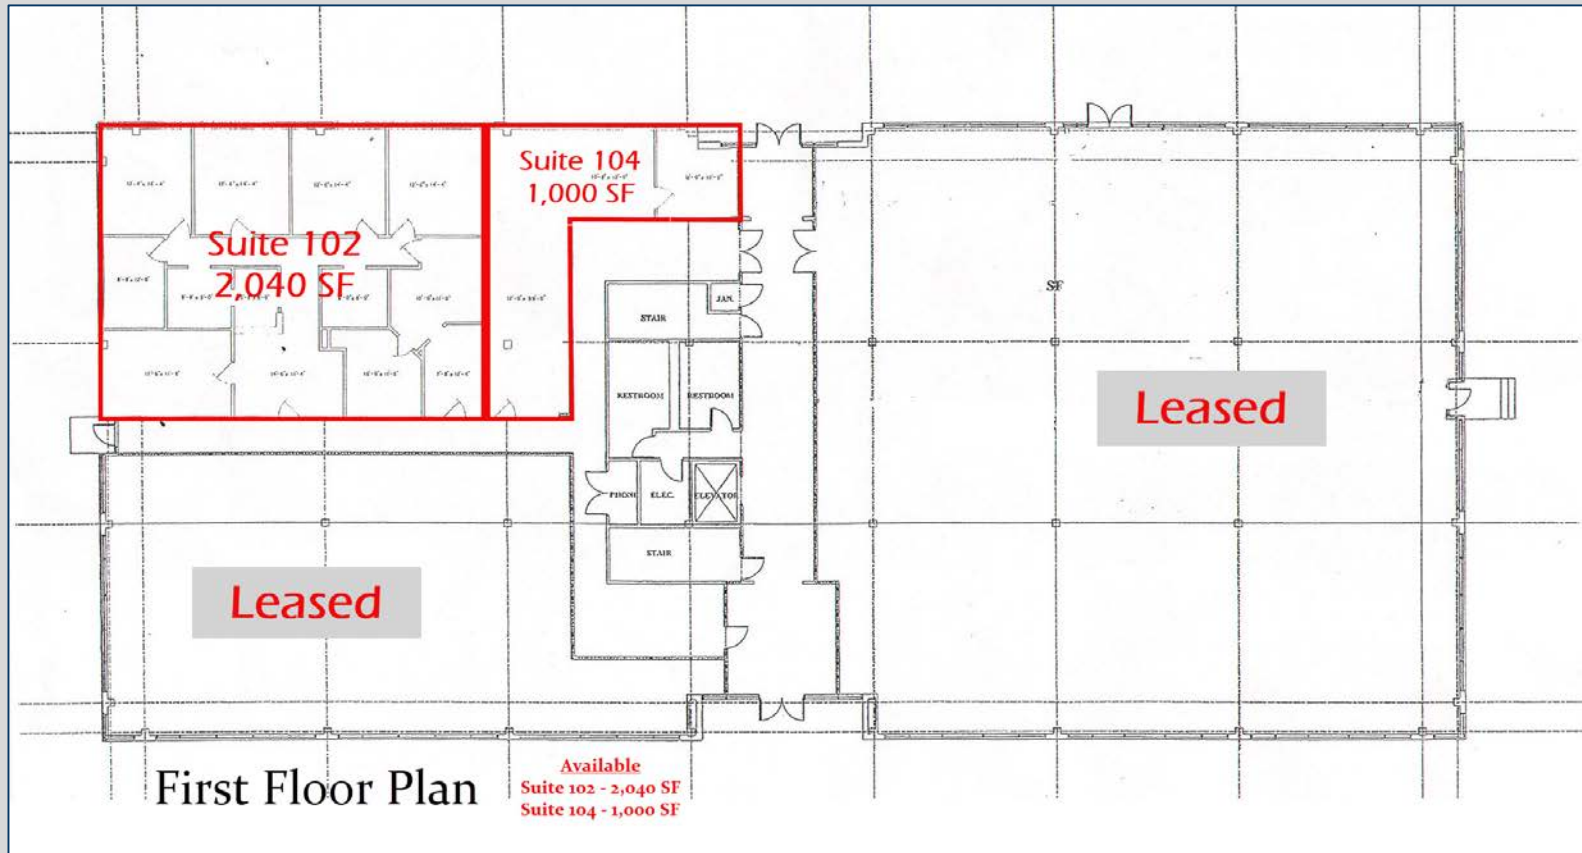

688 Walnut Street
Macon, GA 31201
Bibb County

4124 Arkwright Road, Suite 1, Macon, GA 31210 | (478) 750-7507 | Fax (478) 750-9002 | www.thesummitgroupmacon.com

For additional information contact:

STERLING D. BAILEY | Cell (478) 951-9443 | sbailey@thesummitgroupmacon.com

~or~

ADAM BAILEY | Cell (478) 733-7961 | abailey@thesummitgroupmacon.com