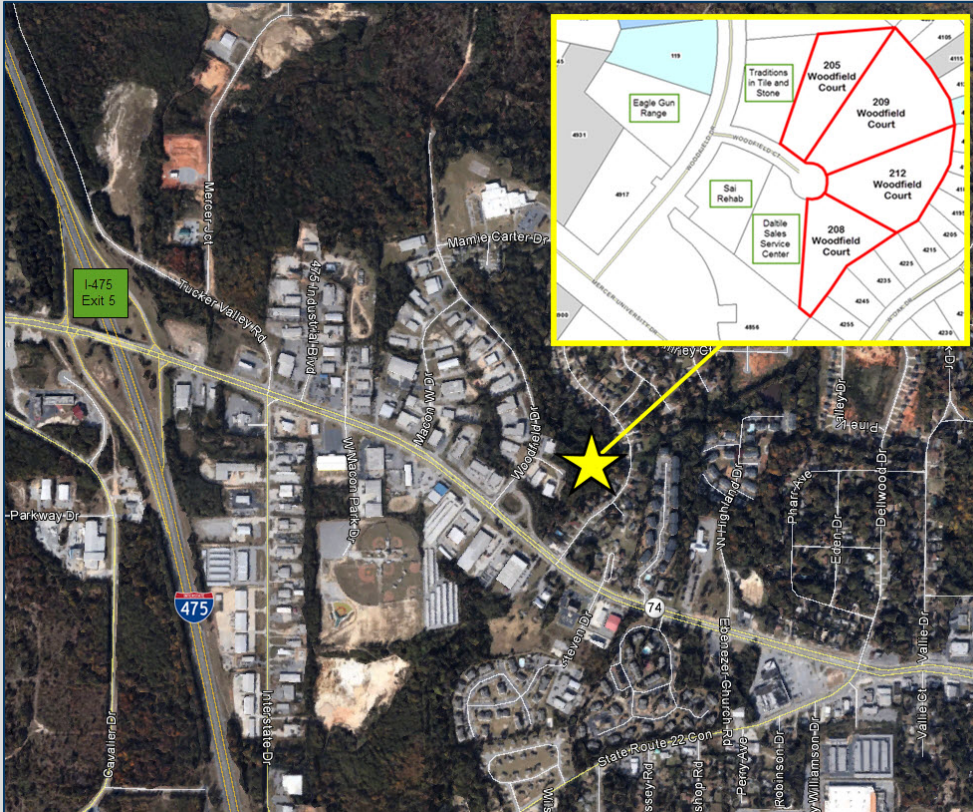

205, 208, 209 & 212 Woodfield Court
Macon, GA 31210
Bibb County

PRICE REDUCED
\$50,000/LOT \$45,000/LOT

- 205 WOODFIELD COURT – 1.21 acres
- 208 WOODFIELD COURT – 1.07 acres
- 209 WOODFIELD COURT – 1.98 acres
- 212 WOODFIELD COURT – 1.39 acres
- Level topography
- All public utilities available to lots
- Zoned PDE (Planned Development)
- Great cul-de-sac location off Mercer University Drive
- Convenient to Interstate 475 (Exit 5)