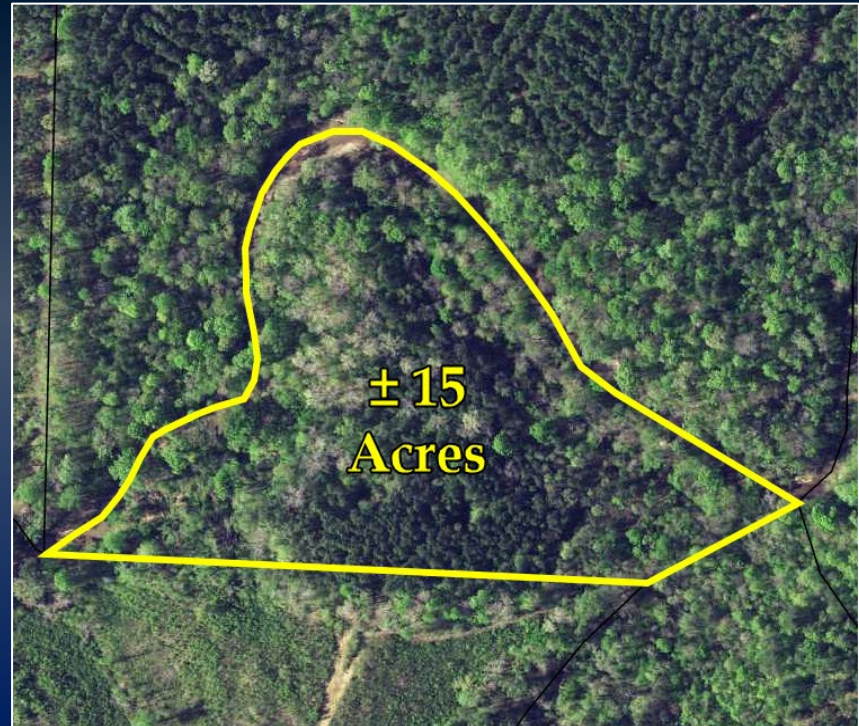

RECREATIONAL TIMBER TRACT FOR SALE

TALBOT COUNTY

- \pm 15 Acres
- Loblolly Pine
- Zoned: A-1 (Agricultural)
- Parcel ID - 006 25610
- Located off George Smith Road in Talbotton, GA 31827

ASKING PRICE: \$45,000