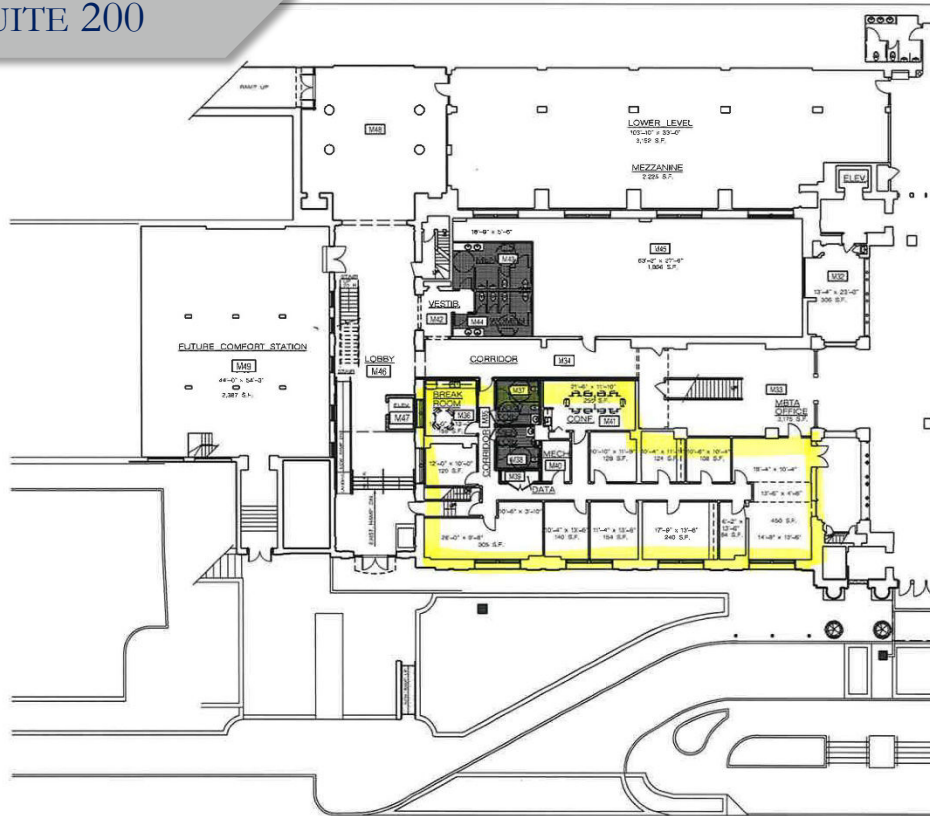

### Suite 200

- ±3,960 SF professional office space
- Located in the heart of downtown Macon inside the historic Terminal Station
- Includes a conference room, training room, 2 storage rooms, 8 offices, 1 breakroom, men & women's restroom, IT closet, workroom & reception area
- Offers 200+ parking spaces on site
  - Street parking also available
- Convenient to I-16 (Exit 2), many local restaurants, retailers, hotels & entertainment venues

**200 CHERRY STREET, SUITE 200**  
**MACON, GA 31201**  
**BIBB COUNTY**

ADDITIONAL  
PHOTOS  
SUITE 200

200 CHERRY STREET, SUITE 200  
MACON, GA 31201  
BIBB COUNTY

FLOOR PLAN  
SUITE 200

PARTIAL FLOOR PLAN – MAIN LEVEL

GRAPHIC SCALE IN FEET

0 5 10 15 25 50

**200 CHERRY STREET, SUITE 402**  
**MACON, GA 31201**  
**BIBB COUNTY**