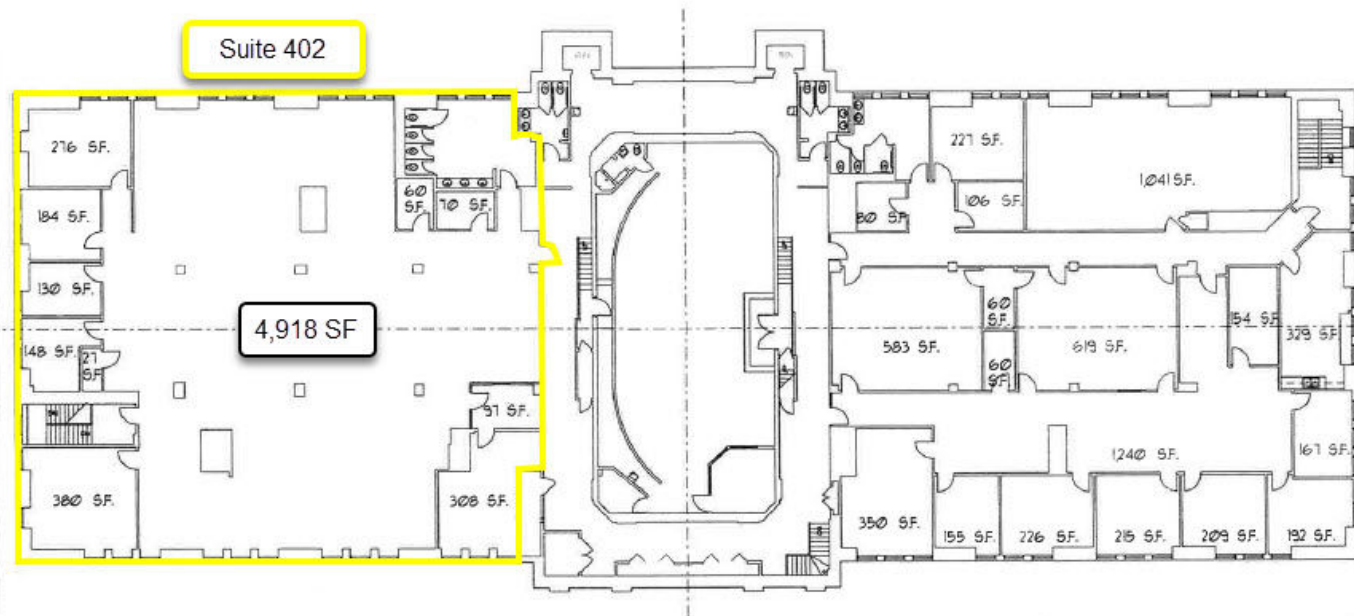

200 CHERRY STREET, SUITE 402  
MACON, GA 31201  
BIBB COUNTY

ADDITIONAL  
PHOTOS  
SUITE 402

200 CHERRY STREET, SUITE 402  
MACON, GA 31201  
BIBB COUNTY

4TH FLOOR PLAN  
NO SCALE

**MACON INTERMODAL FACILITY**  
**TERMINAL STATION**  
FIFTH STREET MACON, GEORGIA

### Suite 200

- ±3,960 SF professional office space
- Located in the heart of downtown Macon inside the historic Terminal Station
- Includes a conference room, training room, 2 storage rooms, 8 offices, 1 breakroom, men & women's restroom, IT closet, workroom & reception area
- Offers 200+ parking spaces on site
  - Street parking also available
- Convenient to I-16 (Exit 2), many local restaurants, retailers, hotels & entertainment venues