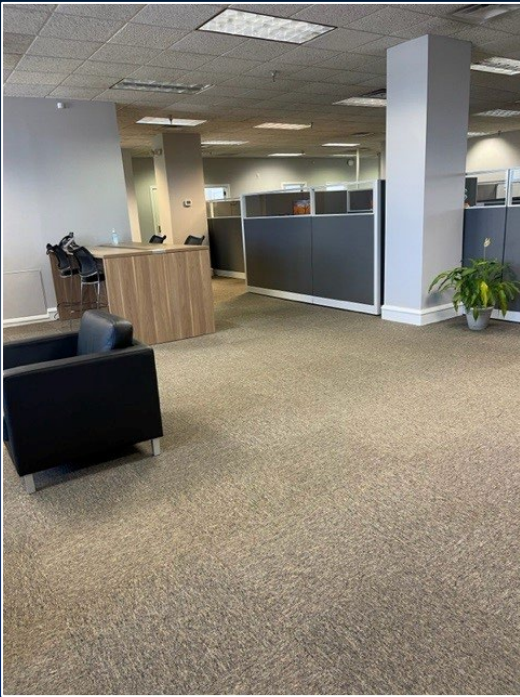

ADDITIONAL
PHOTOS
SUITE 402